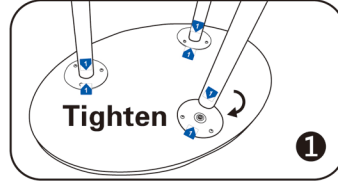

INSTRUCTION

OVALCTRKT

Follow the label instructions to assemble the frame

If you can't snap the legs off when dismantling the frame, please push the tube forward, and then try again.

OVALCTRKT

Graphic Size: 58.27"W x 40.16"H