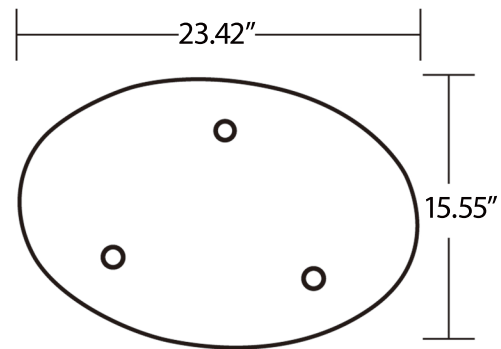

INSTRUCTION

OVALCTRKT

Follow the label instructions to assemble the frame

If you can't snap the legs off when dismantling the frame, please push the tube forward, and then try again.

OVALCTRKT

Graphic Size: 58.27"W x 40.16"H