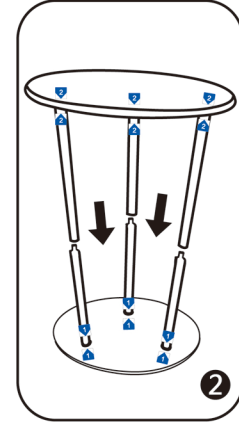

INSTRUCTION

OVALCTRKT

Follow the label instructions to assemble the frame

If you can't snap the legs off when dismantling the frame, please push the tube forward, and then try again.

OVALCTRKT

Graphic Size: 58.27"W x 40.16"H